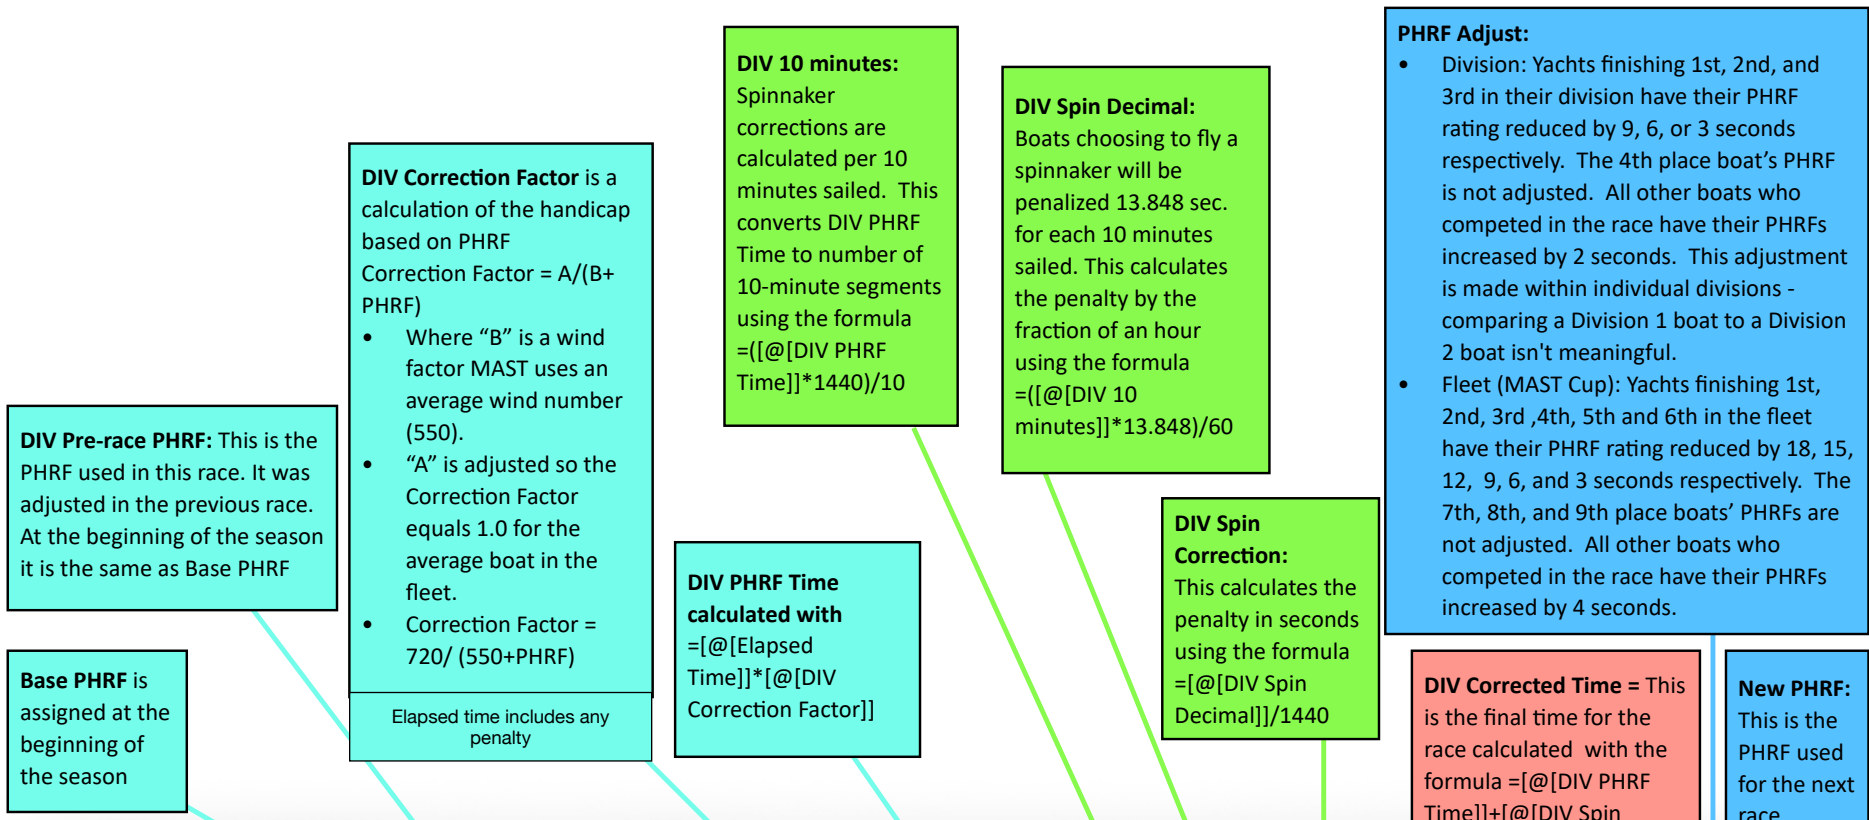

2021 MAST Race Results - Race 3 - Final

Deciphering the MAST Scoring Results*

2020 MAST Racing Division Results - Race 1

Start	Boat	DIV	Base PHRF	DIV Pre-race PHRF	Finish Time	Start Time	Elapsed Time	DIV Correction Factor	DIV PHRF Time	Spin	DIV 10 minutes	DIV Spin Decimal	DIV Spin Correction	Code	Penalty	DIV Corrected Time	DIV Points	DIV PHRF Adjust	Div New PHRF
1st - 6:20	Jamboree	3	255	255	19:24:15	18:20:00	1:04:15	0.89441	0:57:28	Y	5.75	1.33	0:01:20	0	00:00	0:58:48	0.75	-9	246
1st - 6:20	Minnehaha	3	252	252	19:24:15	18:20:00	1:04:15	0.89776	0:57:41	Y	5.77	1.33	0:01:20	0	00:00	0:59:01	2	-6	246
1st - 6:20	Poggy*	3	222	222	19:24:15	18:20:00	1:04:15	0.93264	0:59:55	Y	5.99	1.38	0:01:30	0	00:00	1:01:18	3	-3	219
1st - 6:20	Anticipation	3	177	177	19:24:15	18:20:00	1:04:15	0.99037	1:03:38	Y	6.36	1.47	0:01:28	0	00:00	1:05:06	4	0	177
1st - 6:20	COOL CHANGE 4*	3	177	177	19:24:15	18:20:00	1:04:15	0.99037	1:03:38	Y	6.36	1.47	0:01:28	0	00:00	1:05:06	2	0	179
1st - 6:20	Borealis	3	168	168	19:24:15	18:20:00	1:04:15	1.00279	1:04:26	Y	6.44	1.49	0:01:29	0	00:00	1:05:55	2	0	170

Code: CB, DNF, DNC appear here

Penalty: adjustments for starting early or other penalties

*A division scoring report is shown here. Fleet scoring uses the same calculations.