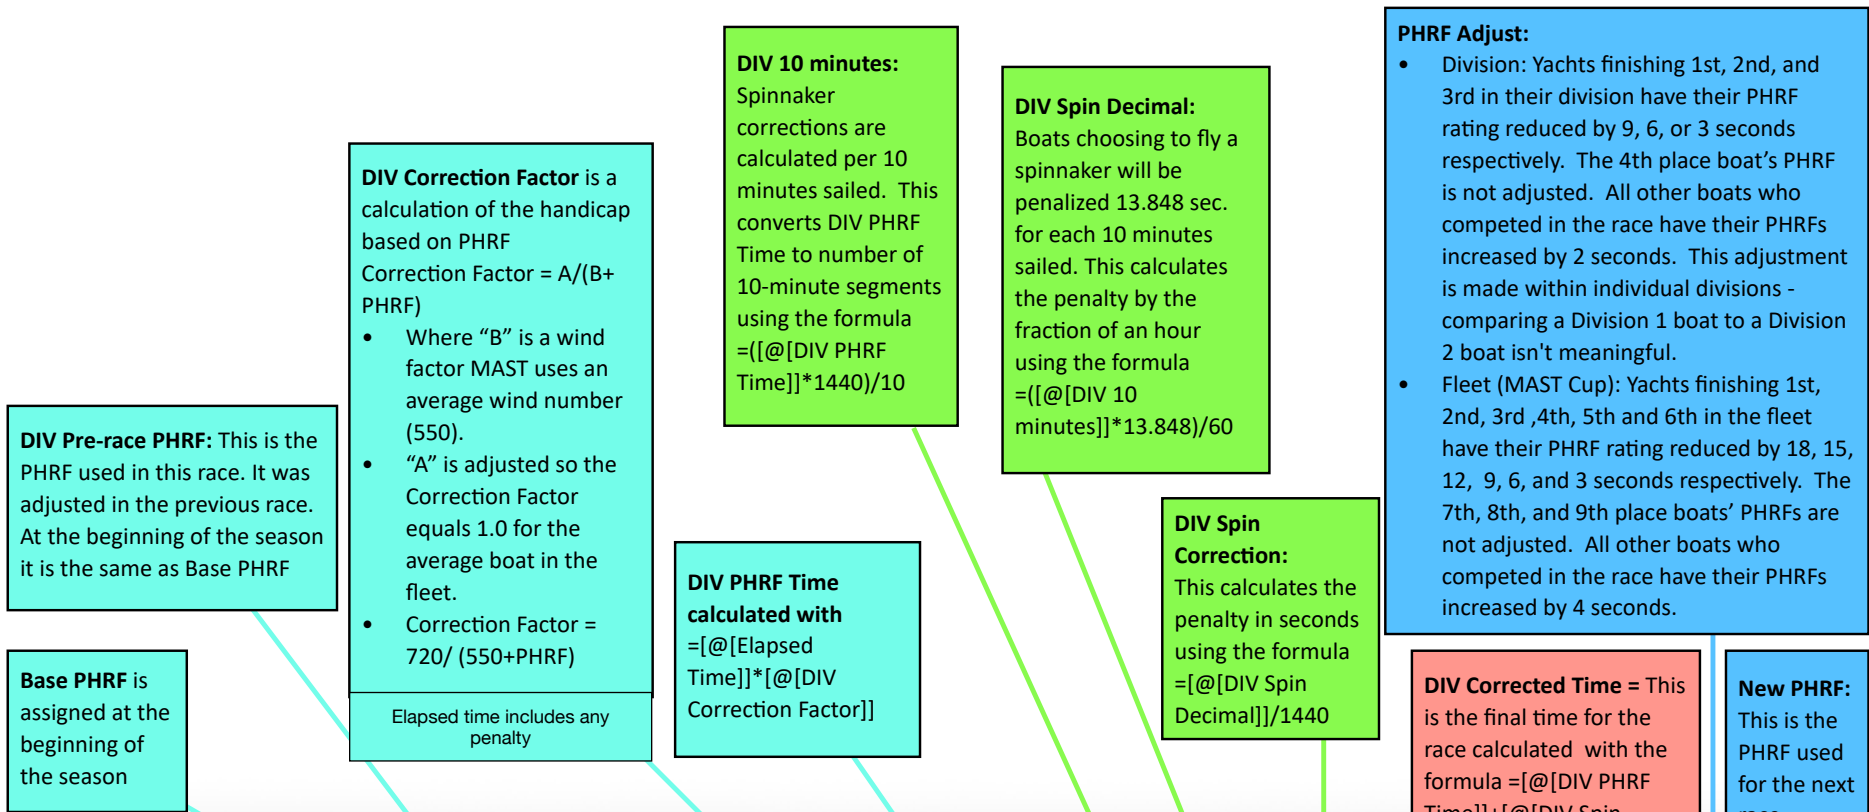

2021 MAST Race Results - Race 13 - Final

Deciphering the MAST Scoring Results*

2020 MAST Racing Division Results - Race 1

Start	Boat	DIV	Base PHRF	DIV Pre-race PHRF	Finish Time	Start Time	Elapsed Time	DIV Correction Factor	DIV PHRF Time	Spin	DIV 10 minutes	DIV Spin Decimal	DIV Spin Correction	Code	Penalty	DIV Corrected Time	DIV Points	DIV PHRF Adjust	Div New PHRF
1st - 6:20	Jamboree	3	255	255	19:24:15	18:20:00	1:04:15	0.89441	0:57:28	Y	5.75	1.33	0:01:20		00:00	0:58:48	0.75	-9	246
1st - 6:20	Minnehaha	3	252	252	19:24:15	18:20:00	1:04:15	0.89776	0:57:41	Y	5.77	1.33	0:01:20		00:00	0:59:01	2	-6	246
1st - 6:20	Poggy*	3	222	222	19:24:15	18:20:00	1:04:15	0.93264	0:59:55	Y	5.99	1.38	0:01:30		00:00	1:01:18	3	-3	219
1st - 6:20	Anticipation	3	177	177	19:24:15	18:20:00	1:04:15	0.99037	1:03:38	Y	6.36	1.47	0:01:28		00:00	1:05:06	4	0	177
1st - 6:20	COOL CHANGE 4*	3	177	177	19:24:15	18:20:00	1:04:15	0.99037	1:03:38	Y	6.36	1.47	0:01:28		00:00	1:05:06	2	0	179
1st - 6:20	Borealis	3	168	168	19:24:15	18:20:00	1:04:15	1.00279	1:04:26	Y	6.44	1.49	0:01:29		00:00	1:05:55	2	0	170

Code: CB, DNF, DNC appear here

Penalty: adjustments for starting early or other penalties

*A division scoring report is shown here. Fleet scoring uses the same calculations.