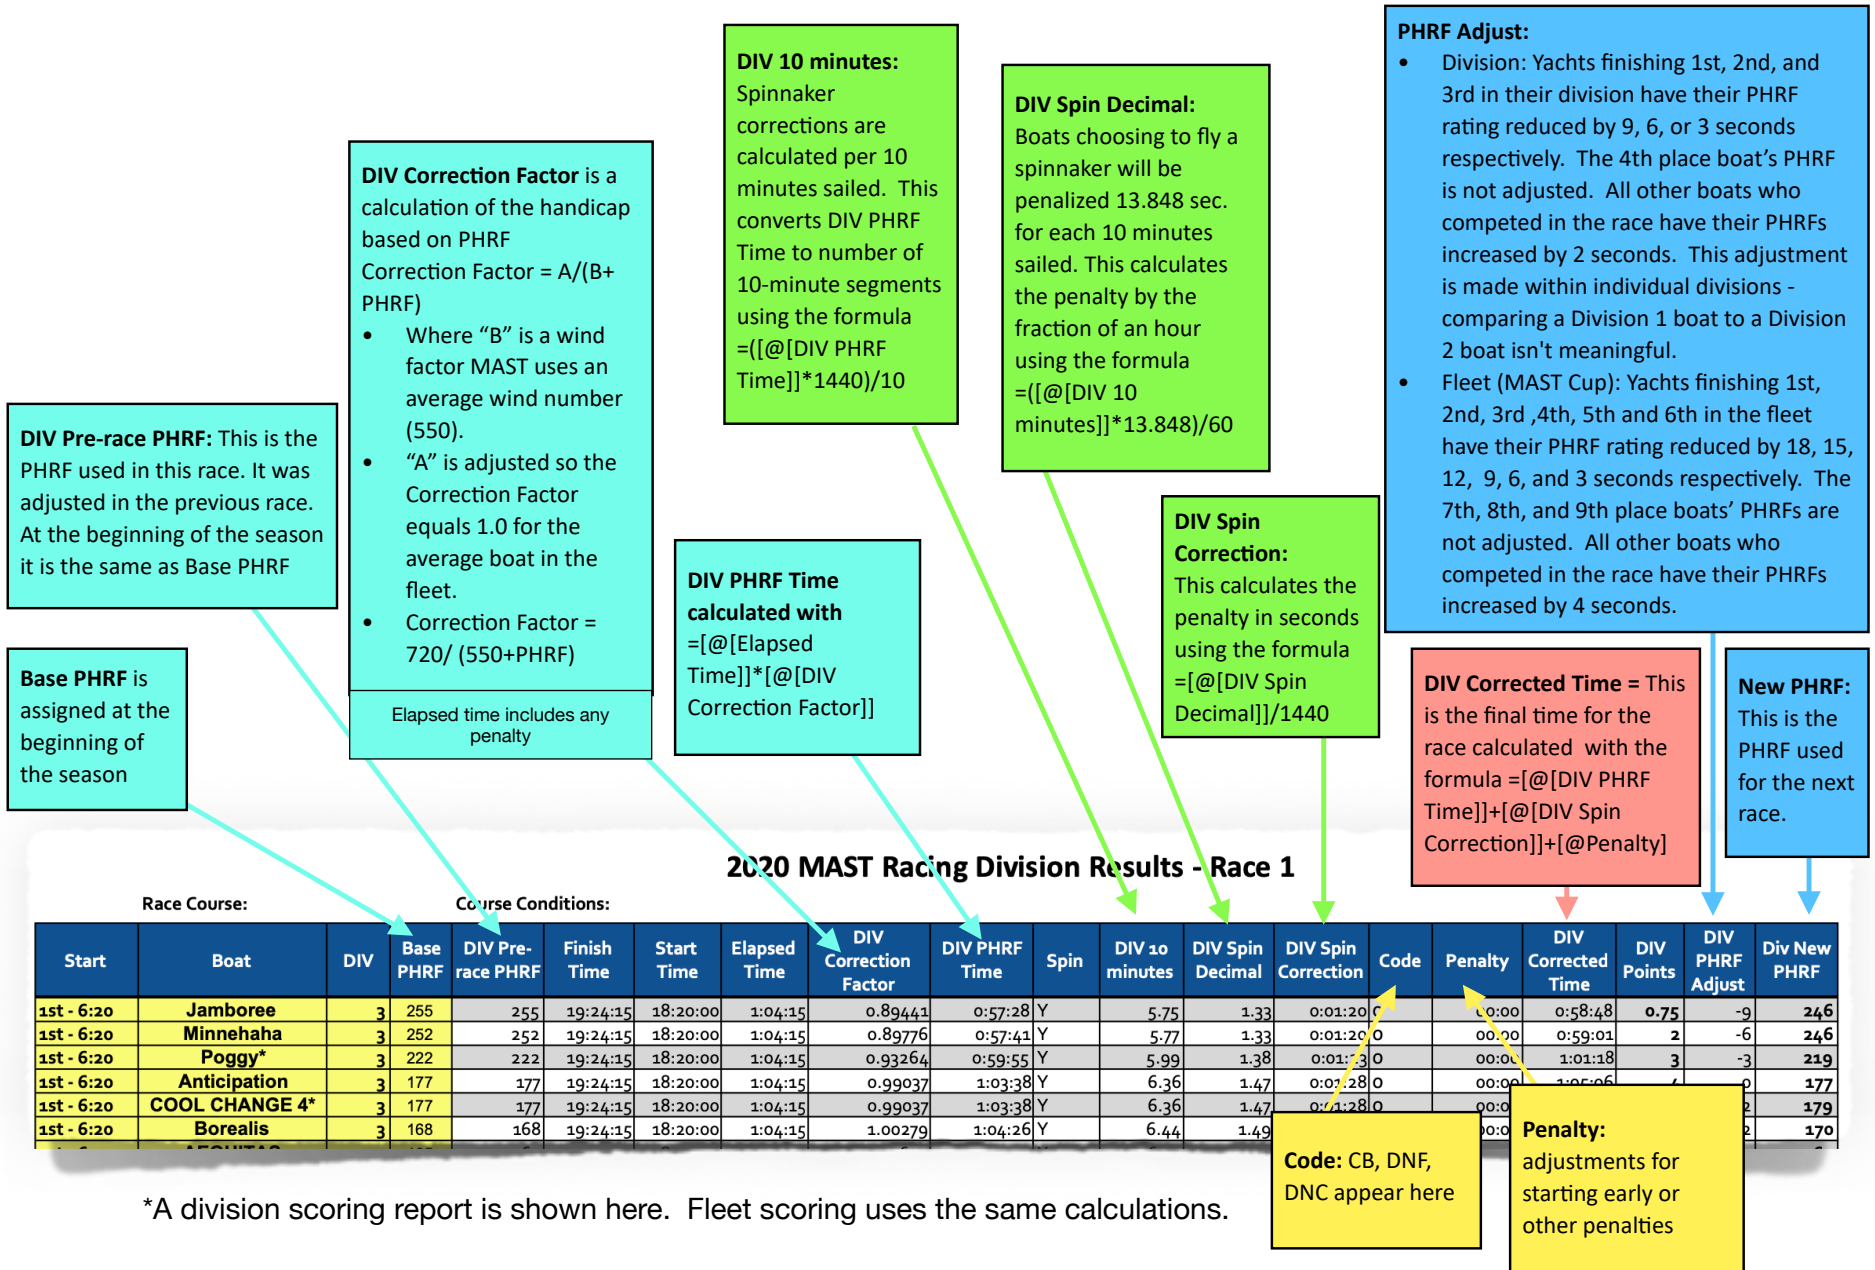

Boat2	Fleet Pre Race PHRH	Fleet Elapsed Time	Fleet Correction Factor	Fleet PHRF Time	Fleet 10 Minute	Fleet Spin Decimal	Fleet Spin Correction	Code2	Penalty2	Fleet Corrected Time	Fleet Points	Fleet PHRF Adjust	Fleet New PHRF
Gin & Tonic	138	0:42:17	1.04651	0:44:15	10:12:00	0:30:39	0		0:00:00	0:44:15	1	-18	120
Nautical Sun	123	0:05:00	1.06984	0:05:21	12:50:17	2:57:47	0	CB	0:00:00	0:05:21	1.25	0	123
Bounder	67	0:38:23	1.16694	0:44:47	11:29:54	0:48:38	0		0:00:00	0:44:47	2	-15	52
Firewater	184	0:47:33	0.98093	0:46:39	15:56:36	1:50:11	0		0:00:00	0:46:39	3	-12	172
Juniper	189	0:47:53	0.97429	0:46:39	15:57:55	1:50:30	0		0:00:00	0:46:39	4	-9	180
Borealis	137	0:44:40	1.04803	0:46:49	16:20:58	1:55:49	0		0:00:00	0:46:49	5	-6	131
Snowballs Chance	121	0:43:41	1.07303	0:46:52	16:29:46	1:57:51	0		0:00:00	0:46:52	6	-3	118
Sodbuster	154	0:45:58	1.02273	0:47:01	16:49:38	2:02:26	0		0:00:00	0:47:01	7	0	154
Vogue	77	0:40:58	1.14833	0:47:03	16:54:12	2:03:29	0		0:00:00	0:47:03	8	0	77
Sabotage	47	0:39:20	1.20603	0:47:26	17:05:57	2:16:35	0		0:00:00	0:47:26	9	0	47
Anafi	108	0:43:25	1.09422	0:47:30	18:01:06	2:18:55	0		0:00:00	0:47:30	10	4	112
Bacchus	129	0:44:52	1.06038	0:47:35	18:10:55	2:21:12	0		0:00:00	0:47:35	11	4	133
Austral	132	0:45:06	1.05572	0:47:37	18:16:15	2:22:25	0		0:00:00	0:47:37	12	4	136
Blue Pearl	115	0:44:00	1.08271	0:47:38	18:20:02	2:23:18	0		0:00:00	0:47:38	13	4	119
Wanderer	129	0:45:09	1.06038	0:47:53	18:54:11	2:31:11	0		0:00:00	0:47:53	14	4	133
Ahi	152	0:46:58	1.02564	0:48:10	19:36:37	2:40:58	0		0:00:00	0:48:10	15	4	156
Timberwolf	40	0:39:30	1.22034	0:48:12	19:41:17	2:42:03	0		0:00:00	0:48:12	16	4	44
Antonia	154	0:47:10	1.02273	0:48:14	19:46:22	2:43:13	0		0:00:00	0:48:14	17	4	158
Adventurous	184	0:49:14	0.98093	0:48:18	19:54:23	2:45:04	0		0:00:00	0:48:18	18	4	188
Kermit	134	0:45:59	1.05263	0:48:24	20:10:06	2:48:42	0		0:00:00	0:48:24	19	4	138
Amok	143	0:46:36	1.03896	0:48:25	20:11:51	2:49:06	0		0:00:00	0:48:25	20	4	147
Rum Line	147	0:47:15	1.03300	0:48:49	21:08:31	3:02:11	0		0:00:00	0:48:49	21	4	151
Eclipse	102	0:44:53	1.10429	0:49:34	22:57:17	3:27:17	0		0:00:00	0:49:34	22	4	106
The 19th Hole	99	0:44:46	1.10940	0:49:40	23:11:38	3:30:36	0		0:00:00	0:49:40	23	4	103
Cool Change 4	163	0:50:48	1.00982	0:51:18	3:07:01	4:24:55	0		0:00:00	0:51:18	24	4	167
Tibateau	157	0:50:40	1.01839	0:51:36	3:50:09	4:34:53	0		0:00:00	0:51:36	25	4	161
Skelday	130	0:48:50	1.05882	0:51:42	4:05:39	4:38:27	0		0:00:00	0:51:42	26	4	134
Cattywampus	112	0:48:23	1.08761	0:52:37	6:17:37	5:08:55	0		0:00:00	0:52:37	27	4	116
Aequitas	197	0:55:08	0.96386	0:53:08	7:32:14	5:26:08	0		0:00:00	0:53:08	28	4	201
Ode to Joy	200	0:56:32	0.96000	0:54:16	10:15:10	6:03:44	0		0:00:00	0:54:16	29	4	204
Poggy	210	0:57:59	0.94737	0:54:56	11:50:09	6:25:40	0		0:00:00	0:54:56	30	4	214
Bandito	117	0:53:36	1.07946	0:57:52	18:51:42	8:02:57	0		0:00:00	0:57:52	31	4	121
Lone Gull	195	1:01:02	0.96644	0:58:59	21:33:52	8:40:23	0		0:00:00	0:58:59	32	4	199
Tiny Universe	226	1:07:30	0.92784	1:02:38	6:18:33	10:41:29	0		0:00:00	1:02:38	33	4	230
Stimulus	299	1:15:10	0.84806	1:03:45	8:59:22	11:18:36	0		0:00:00	1:03:45	34	4	303
Jamboree	275	1:13:55	0.87273	1:04:31	10:49:19	11:43:58	0		0:00:00	1:04:31	35	4	279
Allegro	177	4:45:00	0.99037	4:42:15	5:24:51	12:20:50	0	DNC	0:00:00	4:42:15	53	0	177
Athena	163	4:45:00	1.00982	4:47:48	18:42:55	15:25:02	0	DNC	0:00:00	4:47:48	53	0	163
Berserker	3	4:30:00	1.30199	5:51:32	3:41:20	2:43:24	0	DNC	0:00:00	5:51:32	53	0	3
Bolero	170	4:45:00	1.00000	4:45:00	12:00:00	13:52:02	0	DNC	0:00:00	4:45:00	53	0	170
Carina	173	4:45:00	0.99585	4:43:49	9:09:43	6.55	0	DNC	0:00:00	4:43:49	53	0	173
Dragonfly	151	4:40:00	1.02710	4:47:35	18:12:50	15:18:05	0	DNC	0:00:00	4:47:35	53	0	151
Falcon	123	4:30:00	1.06984	4:48:51	21:15:15	16:00:11	0	DNC	0:00:00	4:48:51	53	0	123
Footprints	168	4:35:00	1.00279	4:35:46	13:50:18	8:45:08	0	DNC	0:00:00	4:35:46	53	0	168
Instigator	145	4:40:00	1.03597	4:50:04	0:10:22	16:40:36	0	DNC	0:00:00	4:50:04	53	0	145
Kristin Marie	117	4:35:00	1.07946	4:56:51	16:26:38	20:25:55	0	DNC	0:00:00	4:56:51	53	0	117
Lady Ayr	168	4:45:00	1.00279	4:45:48	13:54:19	14:18:25	0	DNC	0:00:00	4:45:48	53	0	168
Minnehaha	252	4:45:00	0.89776	4:15:52	14:03:53	21:43:34	0	DNC	0:00:00	4:15:52	53	0	252
SOGO	132	4:40:00	1.05572	4:55:36	13:26:34	19:44:22	0	DNC	0:00:00	4:55:36	53	0	132
Vela	98	4:35:00	1.11111	5:05:33	13:20:00	1:15:12	0	DNC	0:00:00	5:05:33	53	0	98

2021 MAST Race Results - Race 12 - Final

Deciphering the MAST Scoring Results*

*A division scoring report is shown here. Fleet scoring uses the same calculations.