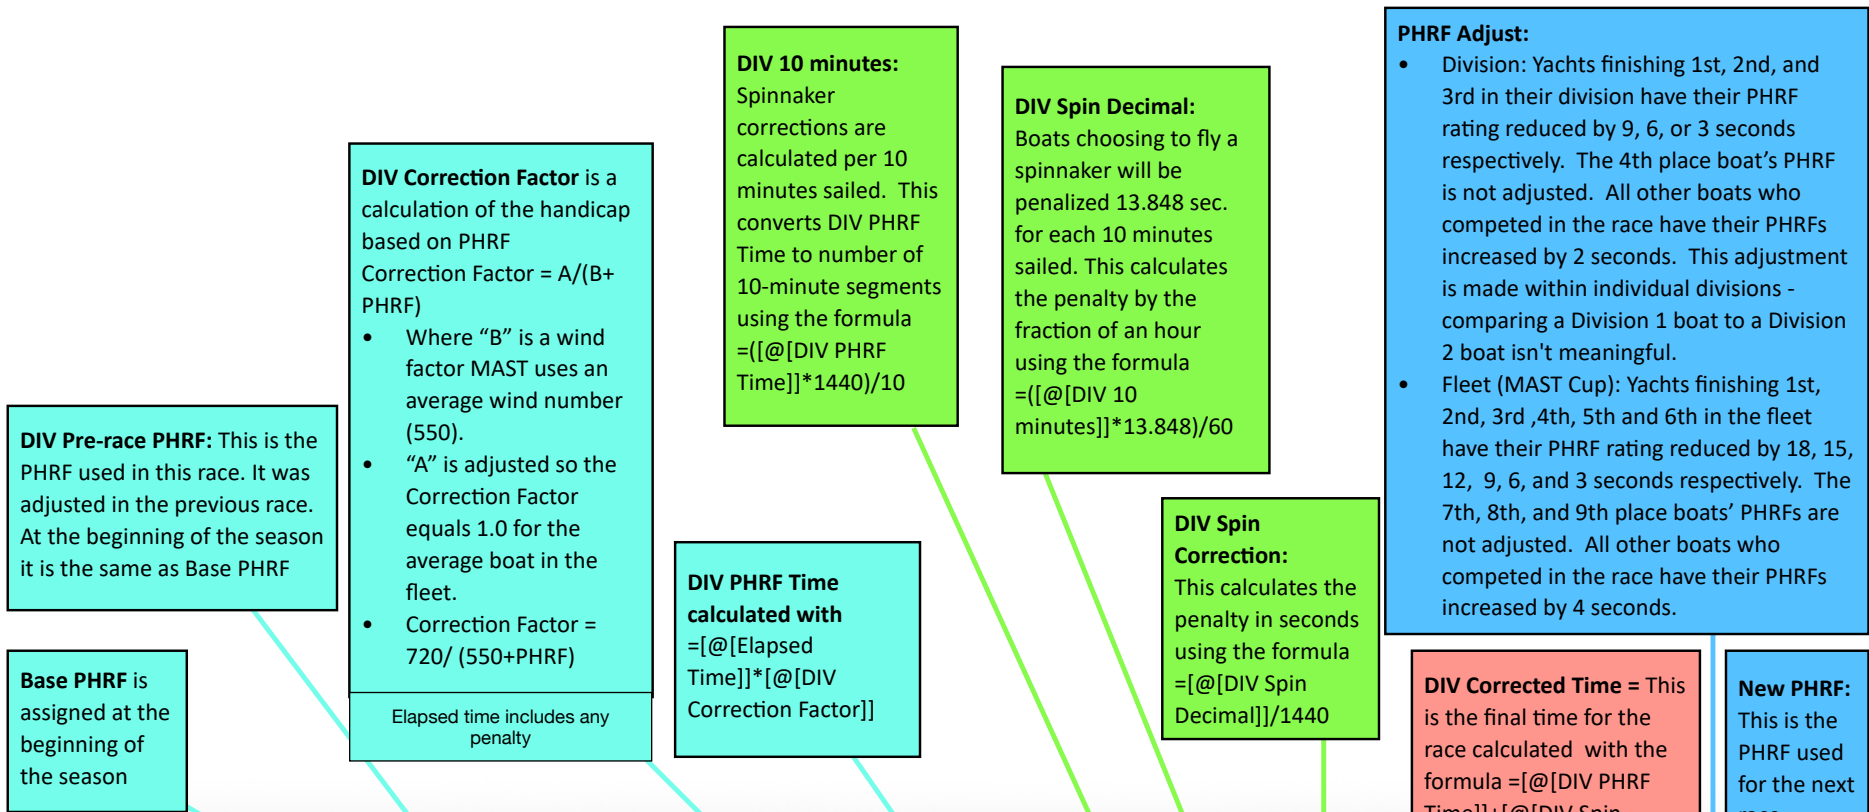

2020 MAST Race Results - Race 13

Deciphering the MAST Scoring Results*

2020 MAST Racing Division Results - Race 1

Start	Boat	DIV	Base PHRF	DIV Pre-race PHRF	Finish Time	Start Time	Elapsed Time	DIV Correction Factor	DIV PHRF Time	Spin	DIV 10 minutes	DIV Spin Decimal	DIV Spin Correction	Code	Penalty	DIV Corrected Time	DIV Points	DIV PHRF Adjust	Div New PHRF
1st - 6:20	Jamboree	3	255	255	19:24:15	18:20:00	1:04:15	0.89441	0:57:28	Y	5.75	1.33	0:01:20	0	00:00	0:58:48	0.75	-9	246
1st - 6:20	Minnehaha	3	252	252	19:24:15	18:20:00	1:04:15	0.89776	0:57:41	Y	5.77	1.33	0:01:20	0	00:00	0:59:01	2	-6	246
1st - 6:20	Poggy*	3	222	222	19:24:15	18:20:00	1:04:15	0.93264	0:59:55	Y	5.99	1.38	0:01:30	0	00:00	1:01:18	3	-3	219
1st - 6:20	Anticipation	3	177	177	19:24:15	18:20:00	1:04:15	0.99037	1:03:38	Y	6.36	1.47	0:01:28	0	00:00	1:05:06	4	0	177
1st - 6:20	COOL CHANGE 4*	3	177	177	19:24:15	18:20:00	1:04:15	0.99037	1:03:38	Y	6.36	1.47	0:01:28	0	00:00	1:05:06	2	2	179
1st - 6:20	Borealis	3	168	168	19:24:15	18:20:00	1:04:15	1.00279	1:04:26	Y	6.44	1.49	0:01:29	0	00:00	1:05:55	2	2	170