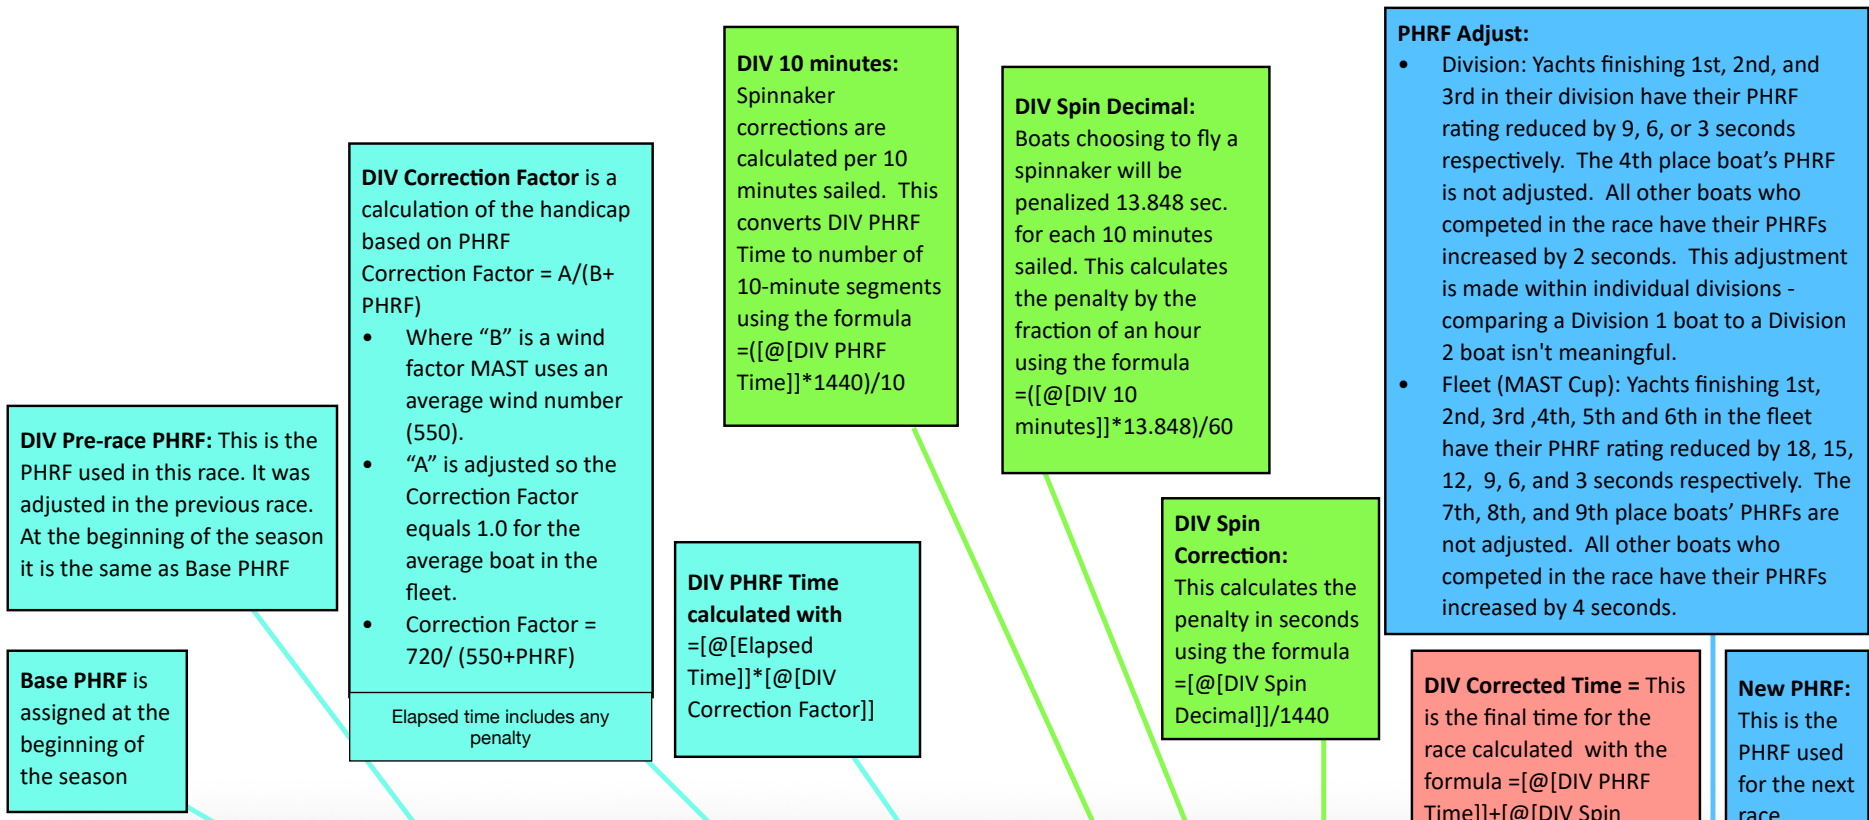

2020 MAST Race Results - Race 12

Deciphering the MAST Scoring Results*

2020 MAST Racing Division Results - Race 1

Start	Boat	DIV	Base PHRF	DIV Pre-race PHRF	Finish Time	Start Time	Elapsed Time	DIV Correction Factor	DIV PHRF Time	Spin	DIV 10 minutes	DIV Spin Decimal	DIV Spin Correction	Code	Penalty	DIV Corrected Time	DIV Points	DIV PHRF Adjust	Div New PHRF
1st - 6:20	Jamboree	3	255	255	19:24:15	18:20:00	1:04:15	0.89441	0:57:28	Y	5.75	1.33	0:01:20		00:00	0:58:48	0.75	-9	246
1st - 6:20	Minnehaha	3	252	252	19:24:15	18:20:00	1:04:15	0.89776	0:57:41	Y	5.77	1.33	0:01:20		00:00	0:59:01	2	-6	246
1st - 6:20	Poggy*	3	222	222	19:24:15	18:20:00	1:04:15	0.93264	0:59:55	Y	5.99	1.38	0:01:30		00:00	1:01:18	3	-3	219
1st - 6:20	Anticipation	3	177	177	19:24:15	18:20:00	1:04:15	0.99037	1:03:38	Y	6.36	1.47	0:01:28		00:00	1:05:06	4	0	177
1st - 6:20	COOL CHANGE 4*	3	177	177	19:24:15	18:20:00	1:04:15	0.99037	1:03:38	Y	6.36	1.47	0:01:28		00:00	1:05:06	2	0	179
1st - 6:20	Borealis	3	168	168	19:24:15	18:20:00	1:04:15	1.00279	1:04:26	Y	6.44	1.49	0:01:29		00:00	1:05:55	2	0	170

Code: CB, DNF, DNC appear here

Penalty: adjustments for starting early or other penalties

*A division scoring report is shown here. Fleet scoring uses the same calculations.