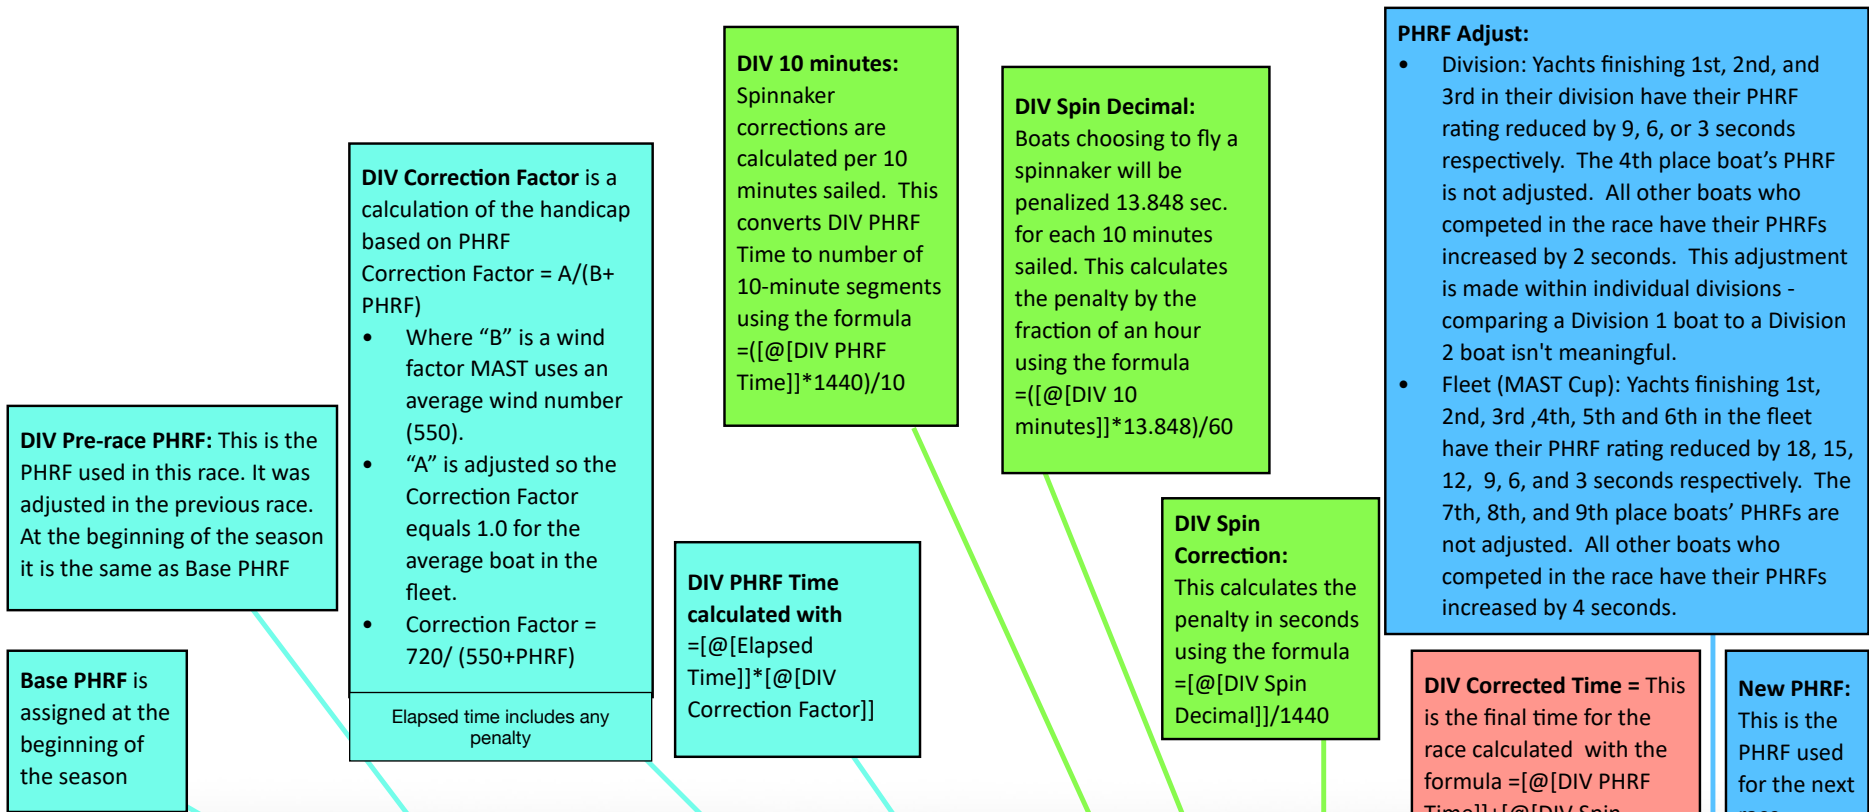

2020 MAST Race Results - Race 11

Deciphering the MAST Scoring Results*

2020 MAST Racing Division Results - Race 1

Start	Boat	DIV	Base PHRF	DIV Pre-race PHRF	Finish Time	Start Time	Elapsed Time	DIV Correction Factor	DIV PHRF Time	Spin	DIV 10 minutes	DIV Spin Decimal	DIV Spin Correction	Code	Penalty	DIV Corrected Time	DIV Points	DIV PHRF Adjust	Div New PHRF
1st - 6:20	Jamboree	3	255	255	19:24:15	18:20:00	1:04:15	0.89441	0:57:28	Y	5.75	1.33	0:01:20		00:00	0:58:48	0.75	-9	246
1st - 6:20	Minnehaha	3	252	252	19:24:15	18:20:00	1:04:15	0.89776	0:57:41	Y	5.77	1.33	0:01:20		00:00	0:59:01	2	-6	246
1st - 6:20	Poggy*	3	222	222	19:24:15	18:20:00	1:04:15	0.93264	0:59:55	Y	5.99	1.38	0:01:30		00:00	1:01:18	3	-3	219
1st - 6:20	Anticipation	3	177	177	19:24:15	18:20:00	1:04:15	0.99037	1:03:38	Y	6.36	1.47	0:01:28		00:00	1:05:06	4	0	177
1st - 6:20	COOL CHANGE 4*	3	177	177	19:24:15	18:20:00	1:04:15	0.99037	1:03:38	Y	6.36	1.47	0:01:28		00:00	1:05:06	2	0	179
1st - 6:20	Borealis	3	168	168	19:24:15	18:20:00	1:04:15	1.00279	1:04:26	Y	6.44	1.49	0:01:29		00:00	1:05:55	2	0	170

Code: CB, DNF, DNC appear here

Penalty: adjustments for starting early or other penalties

*A division scoring report is shown here. Fleet scoring uses the same calculations.