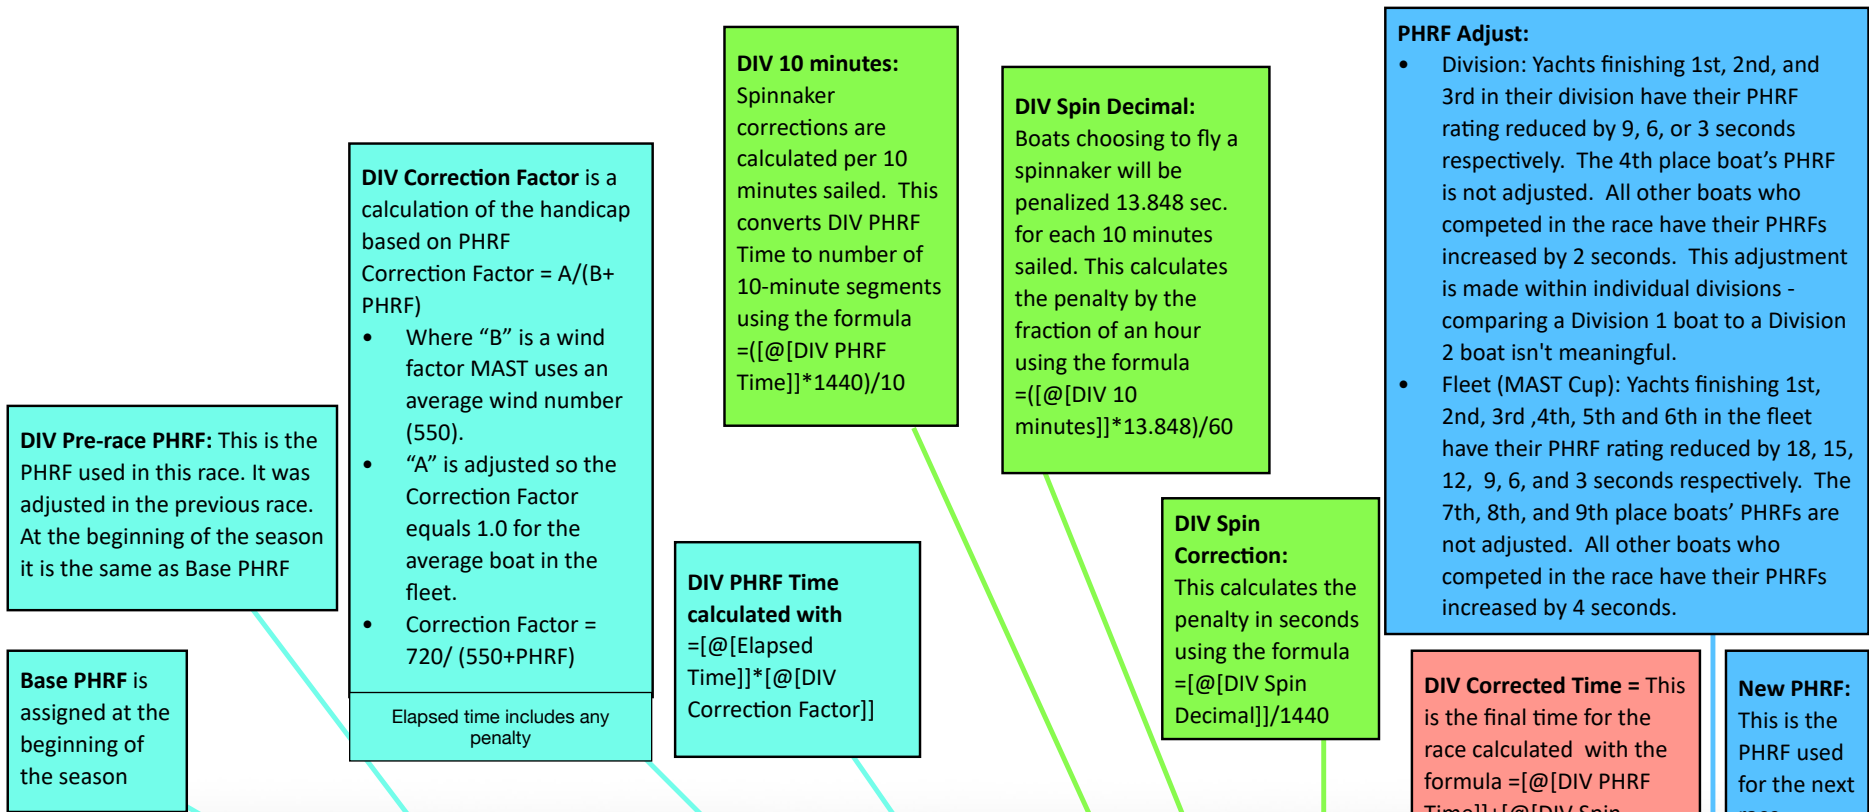

2020 MAST Race Results - Race 10

Deciphering the MAST Scoring Results*

2020 MAST Racing Division Results - Race 1

Start	Boat	DIV	Base PHRF	DIV Pre-race PHRF	Finish Time	Start Time	Elapsed Time	DIV Correction Factor	DIV PHRF Time	Spin	DIV 10 minutes	DIV Spin Decimal	DIV Spin Correction	Code	Penalty	DIV Corrected Time	DIV Points	DIV PHRF Adjust	Div New PHRF
1st - 6:20	Jamboree	3	255	255	19:24:15	18:20:00	1:04:15	0.89441	0:57:28	Y	5.75	1.33	0:01:20	0	00:00	0:58:48	0.75	-9	246
1st - 6:20	Minnehaha	3	252	252	19:24:15	18:20:00	1:04:15	0.89776	0:57:41	Y	5.77	1.33	0:01:20	0	00:00	0:59:01	2	-6	246
1st - 6:20	Poggy*	3	222	222	19:24:15	18:20:00	1:04:15	0.93264	0:59:55	Y	5.99	1.38	0:01:30	0	00:00	1:01:18	3	-3	219
1st - 6:20	Anticipation	3	177	177	19:24:15	18:20:00	1:04:15	0.99037	1:03:38	Y	6.36	1.47	0:01:28	0	00:00	1:05:06	4	0	177
1st - 6:20	COOL CHANGE 4*	3	177	177	19:24:15	18:20:00	1:04:15	0.99037	1:03:38	Y	6.36	1.47	0:01:28	0	00:00	1:05:06	2	2	179
1st - 6:20	Borealis	3	168	168	19:24:15	18:20:00	1:04:15	1.00279	1:04:26	Y	6.44	1.49	0:01:29	0	00:00	1:05:55	2	2	170